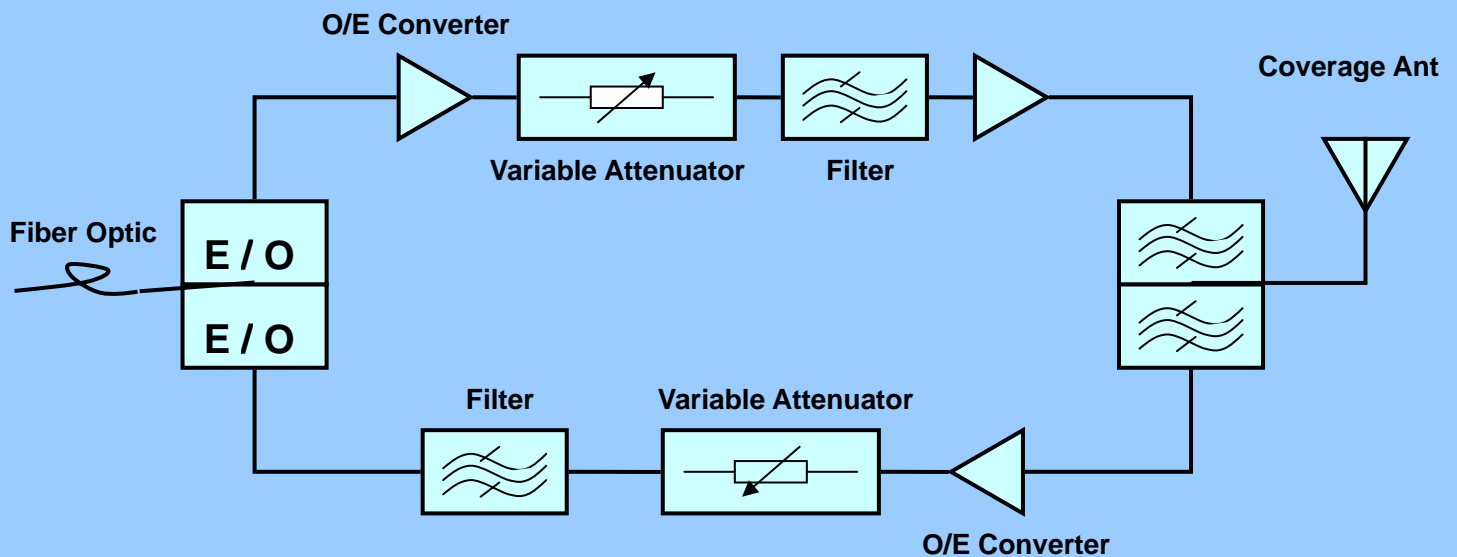

## CELLULAR OPTICAL REPEATER

Cellular Optical Repeater for enhancing coverage in demanding environments

- Channel selective
- Distance up to 20km
- Optional remote control and monitoring
- Support one master unit to multiple remote units