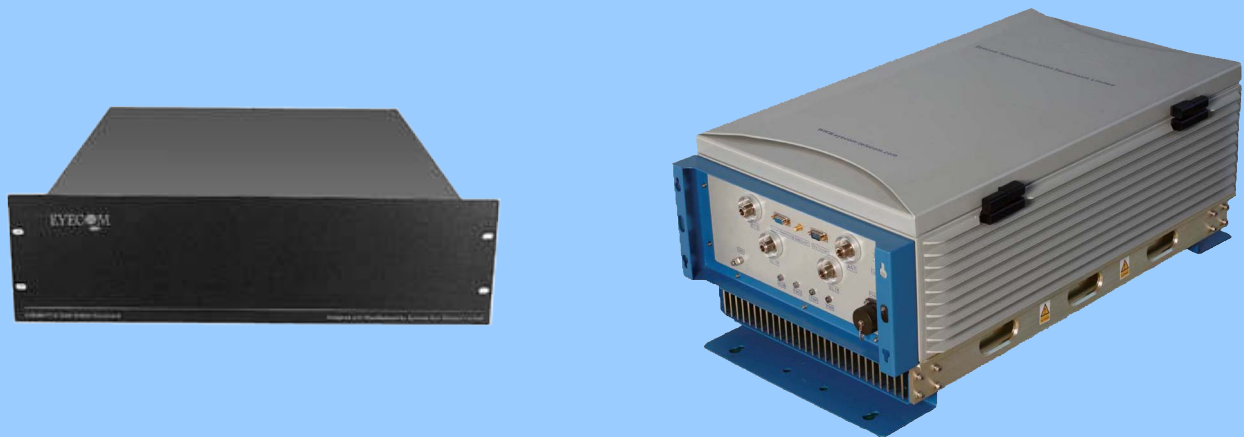

## CELLULAR OPTICAL REPEATER

Cellular Optical Repeater for enhancing coverage in demanding environments

- Channel selective
- Distance up to 20km
- Optional remote control and monitoring
- Support one master unit to multiple remote units